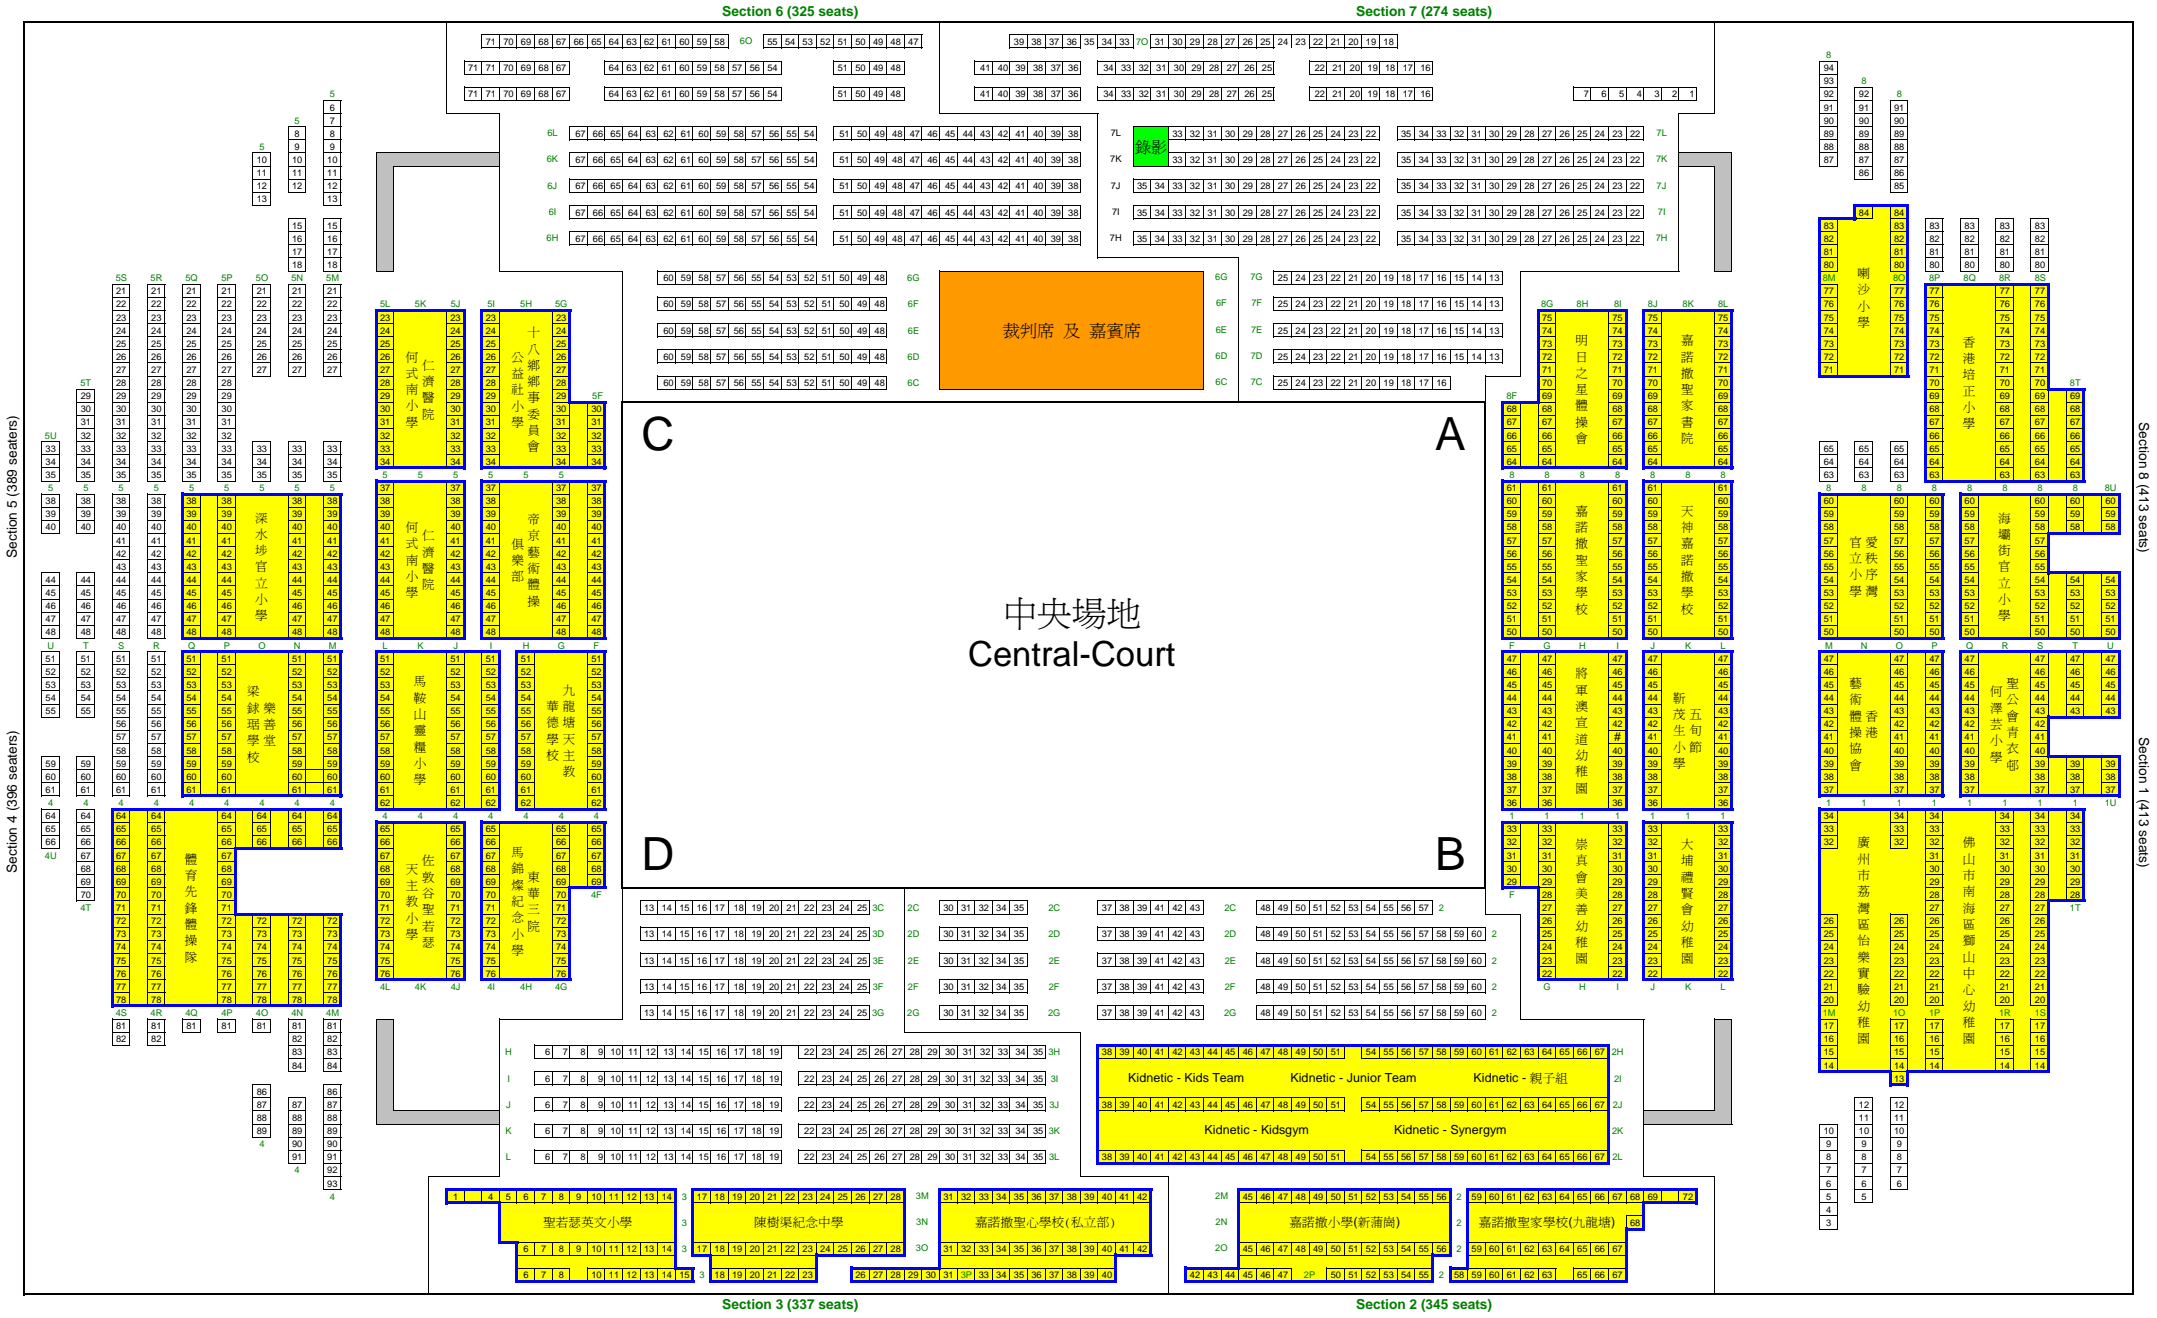

2012年香港普及體操節

中央場地
Central-Court

C

A

D

B

Section 3 (337 seats)

Section 2 (345 seats)

Section 6 (325 seats)

Section 7 (274 seats)

Section 5 (389 seats)

Section 4 (396 seats)

Section 8 (413 seats)

Section 1 (413 seats)